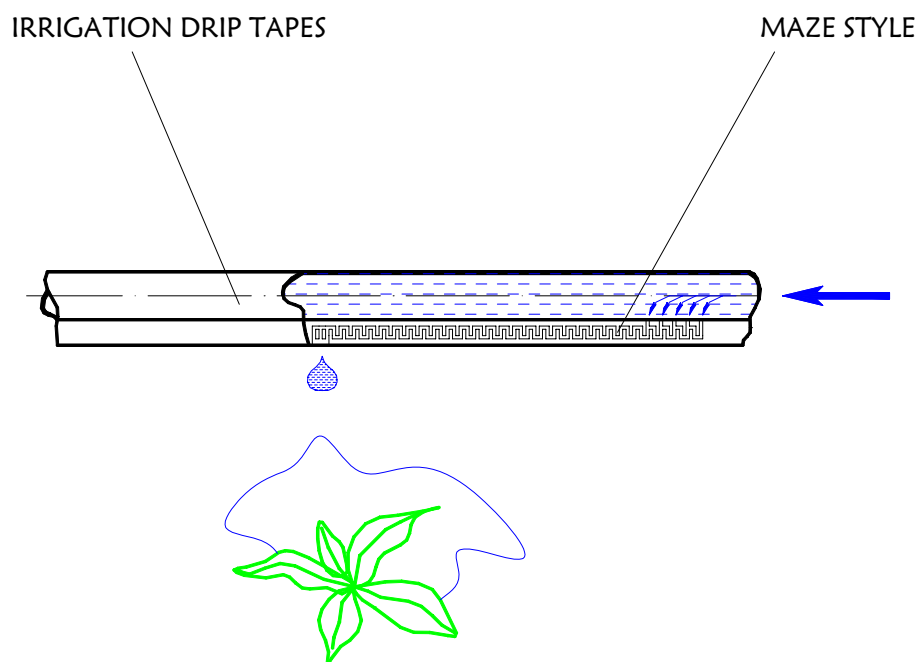

UP TO DATE CORPORATION LIMITED

Drip Irrigation Tapes

Prodcuts

Maze Style Drilling Dropping Irrigation Belt Set:

Inner diameter: $\Phi 16\text{mm}$, Wall Thickness: 200 micron

Outlet Spacing: 20cm or 30cm

Specification: UTD-16/1.5-50