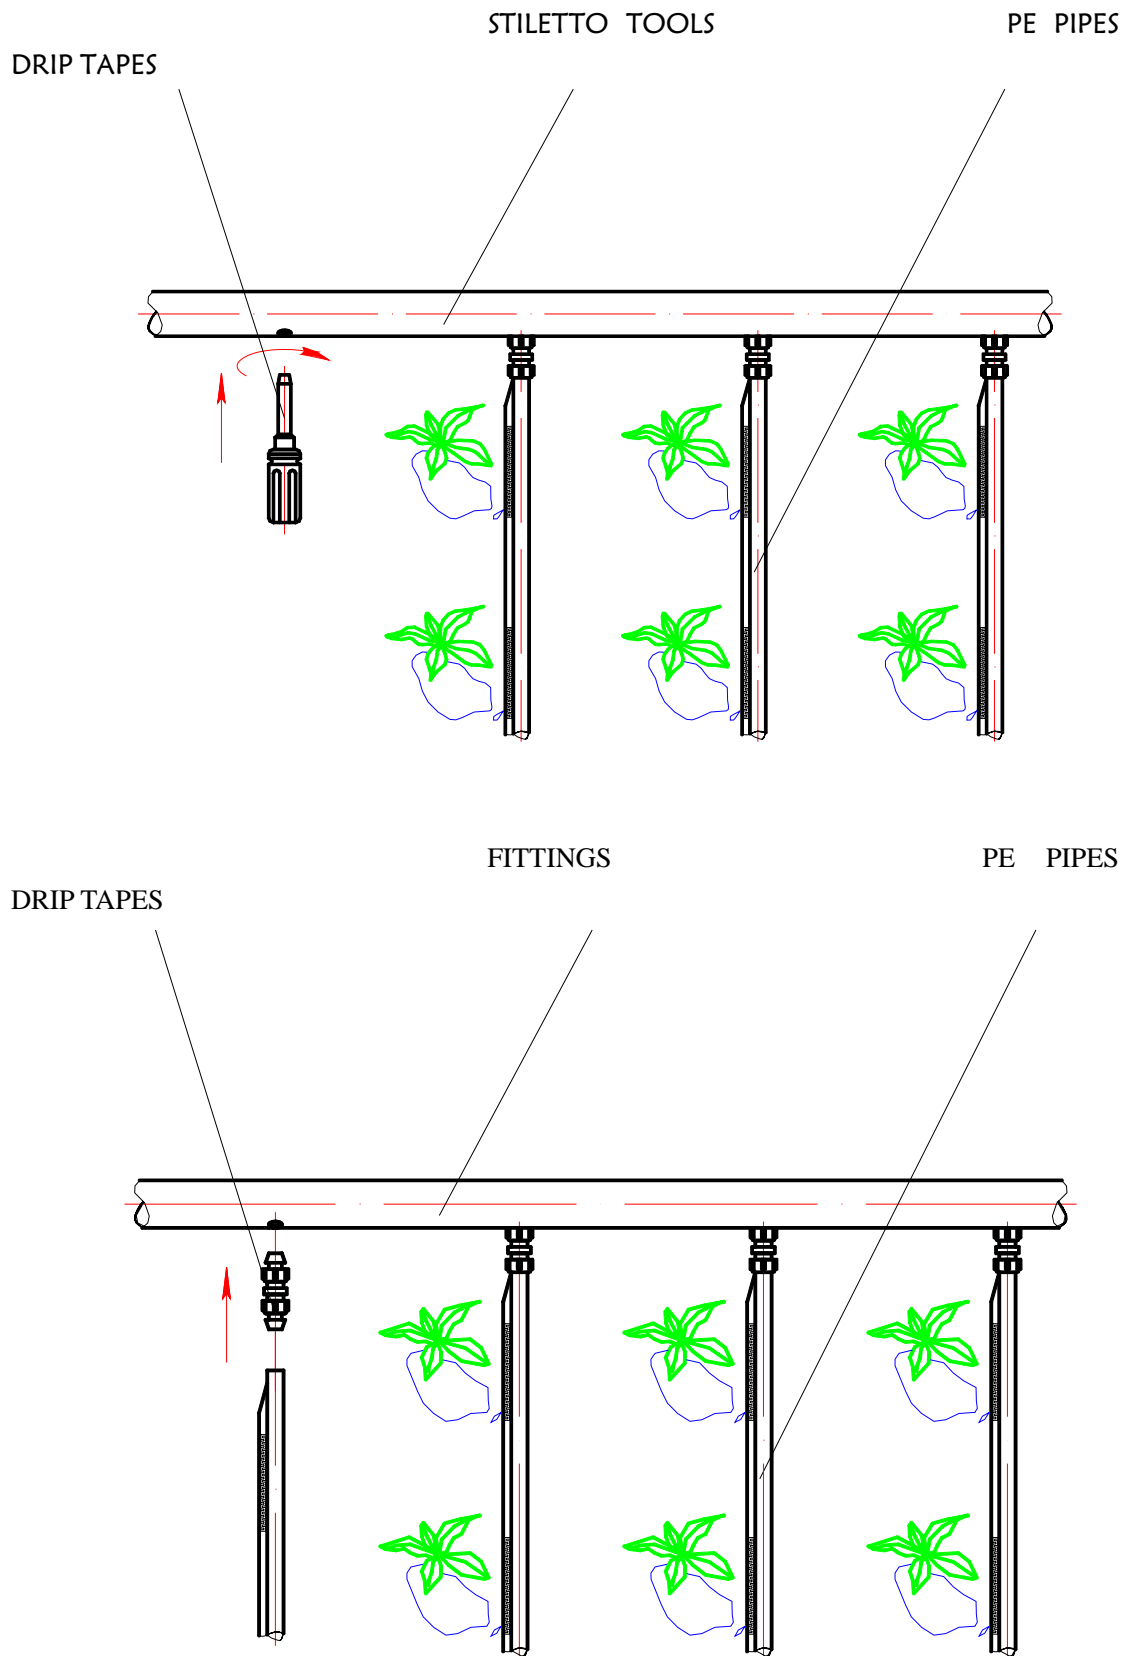

UP TO DATE CORPORATION LIMITED

Drip Irrigation Tapes

Prodcuts

Maze Style Drilling Dropping Irrigation Belt Set:

Inner diameter: $\Phi 16\text{mm}$, Wall Thickness: 200 micron

Outlet Spacing: 20cm or 30cm

Specification: UTD-16/1.5-50

图 3

图 4