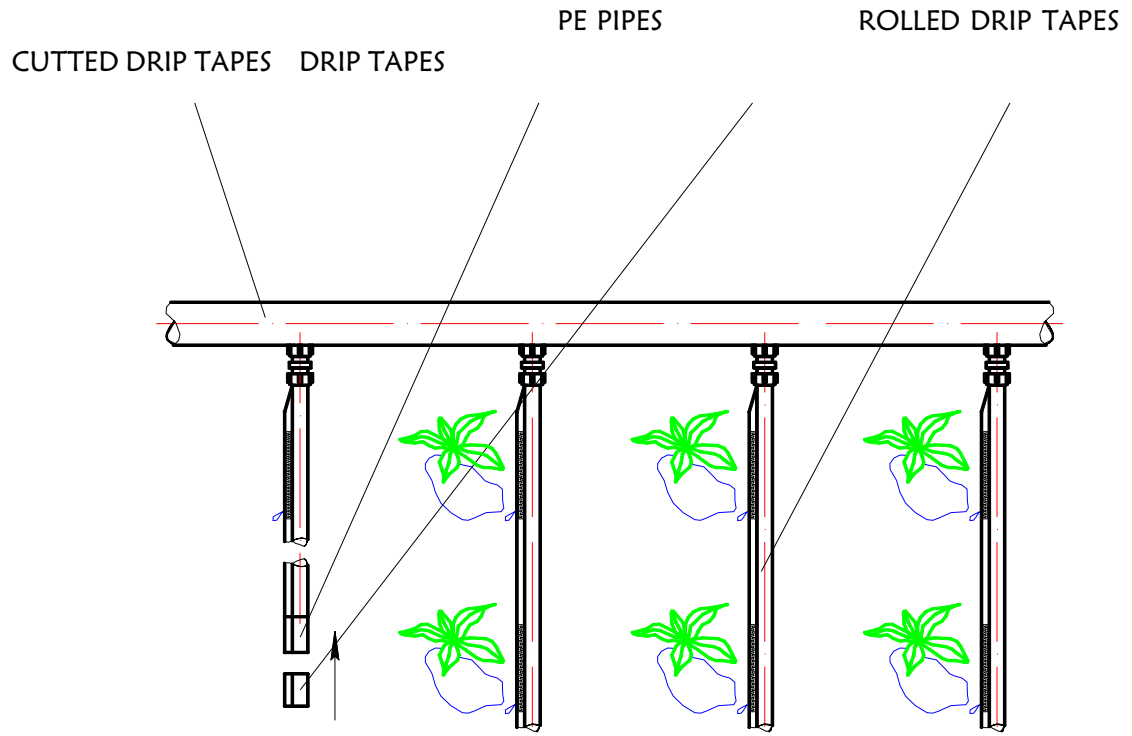

UP TO DATE CORPORATION LIMITED

Drip Irrigation Tapes

Prodcuts

Maze Style Drilling Dropping Irrigation Belt Set:

Inner diameter: $\Phi 16\text{mm}$, Wall Thickness: 200 micron

Outlet Spacing: 20cm or 30cm

Specification: UTD-16/1.5-50

图 3

图 4